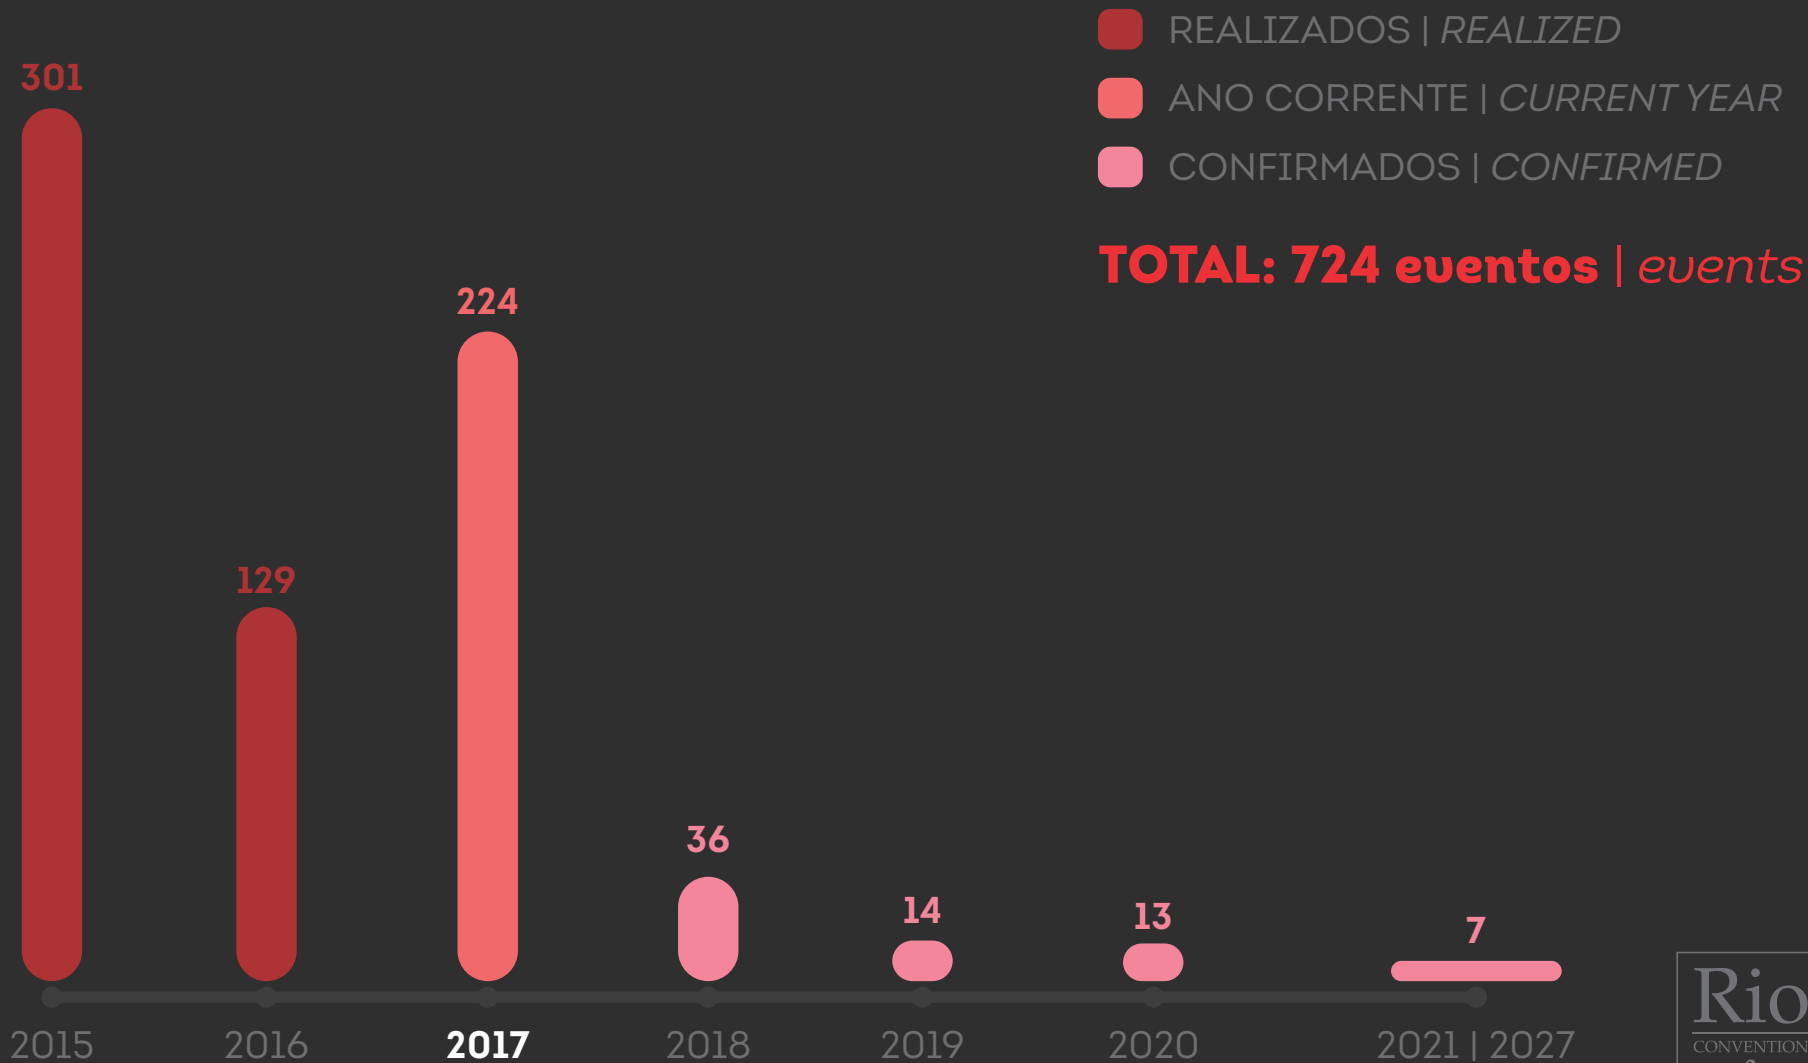

 **Feiras e Congresso 2015 | 2027**
Congress and Conference 2015 | 2027

Feiras e Congresso 2015 | 2027

Congress and Conference 2015 | 2027

Feiras e Congresso 2015 | 2027

Congress and Conference 2015 | 2027

1.400.528

1.286.847

1.216.428

102.967

56.867

54.267

46.500

2015

2016

2017

2018

2019

2020

2021 | 2027

- REALIZADOS | REALIZED
- ANO CORRENTE | CURRENT YEAR
- CONFIRMADOS | CONFIRMED

TOTAL: 4.164.403 pax's

LOCAL VENUE	2015	2016	2017	2018	2019	2020
ZONA OESTE WEST ZONE	58	40	100	19	8	4
ZONA SUL SOUTH ZONE	128	31	58	2	0	0
CENTRO E ZONA NORTE DOWNTOWN AND NORTH ZONE	115	58	64	4	0	0
NÃO DEFINIDO NOT CONFIRMED	-	-	2	11	6	9